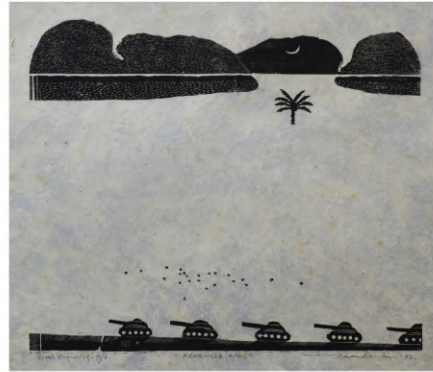

TITLE- Remember April
MEDIUM- Wood Engraving
SIZE- 41 x 36 cm
YEAR- 2003

WE0807