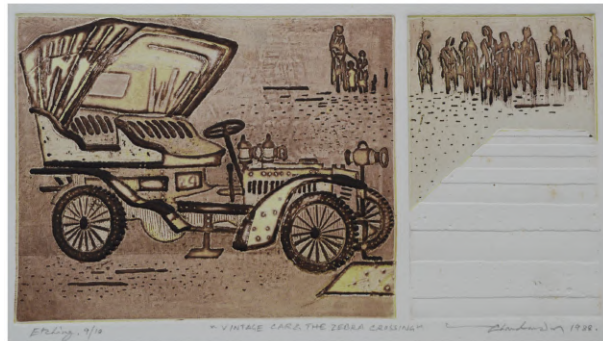

EH1809

TITLE- In The Cave
MEDIUM- Etching
SIZE- 49 x 33 cm
YEAR- 1988

EH1910

TITLE- Vintage Car & The Zebra Crossing
MEDIUM- Etching
SIZE- 36 x 18.5 cm
YEAR- 1988

EH2011

TITLE- End of Mahabharat
MEDIUM- Etching
SIZE- 49 x 38cm
YEAR- 1990