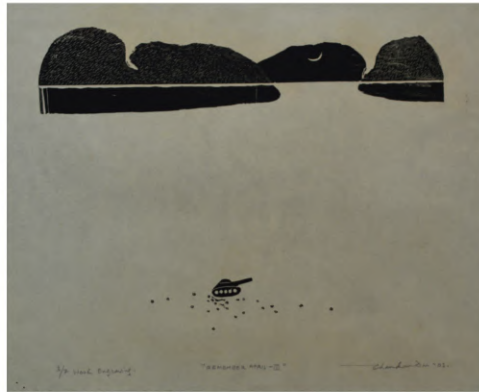

WE0605

TITLE- Remember April III
MEDIUM- Wood Engraving
SIZE- 41 x 36 cm
YEAR- 2003

WE0706